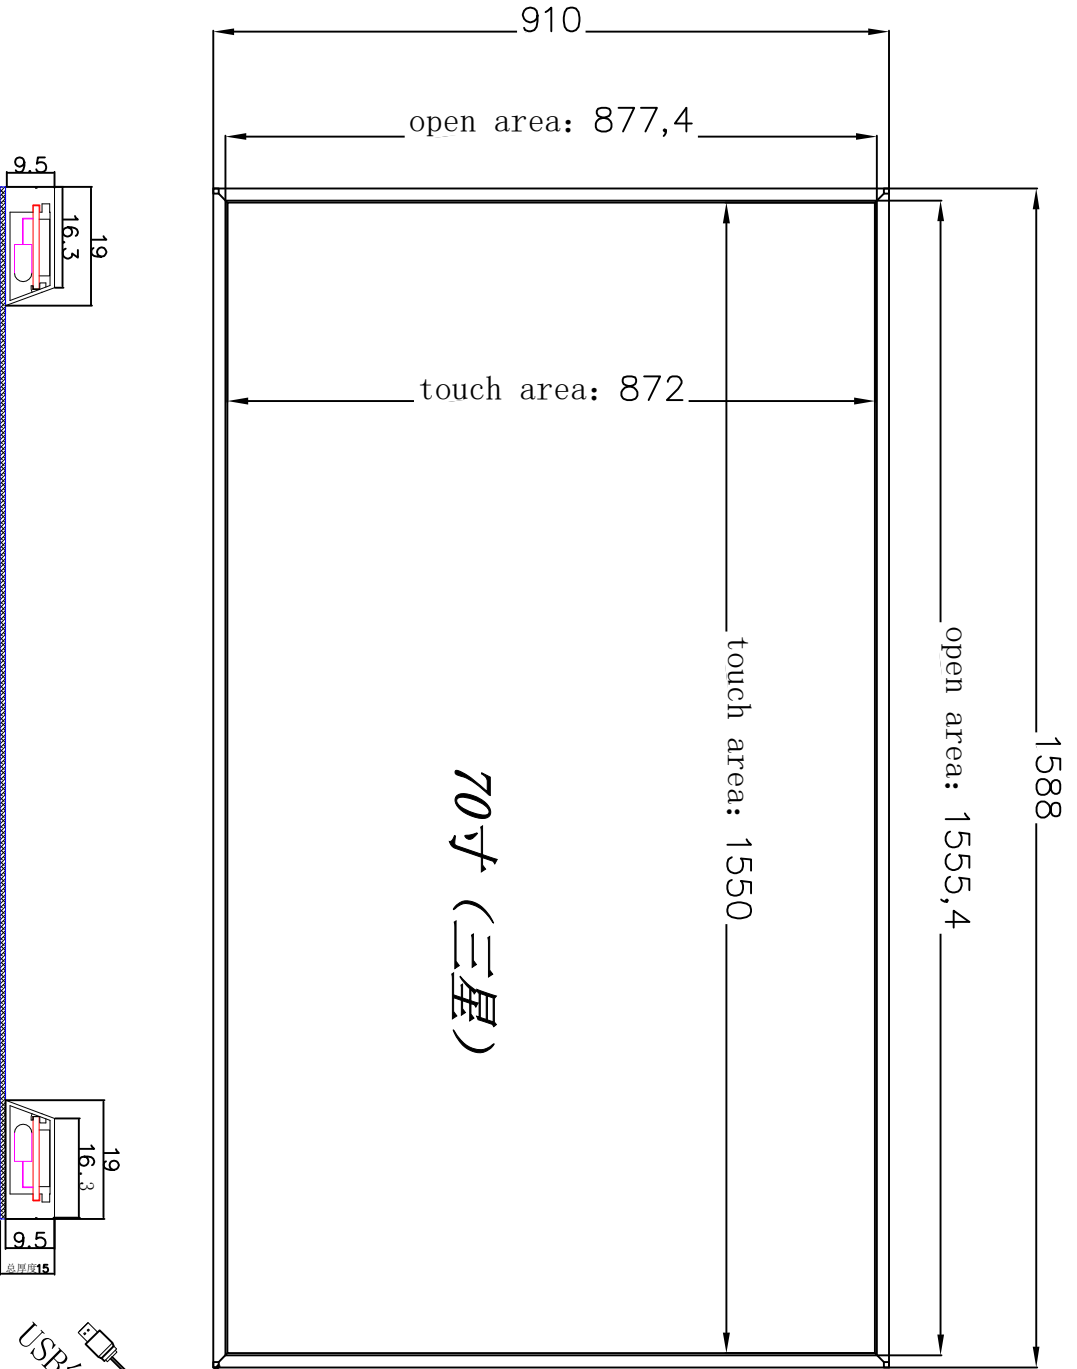

70寸 (三星)

THIS DOCUMENT CONTAINS ALL INFORMATION RELATIVE TO THE DESIGN OF THE PRODUCT AND IS NOT TO BE REPRODUCED OR TRANSMITTED IN ANY FORM OR BY ANY MEANS, ELECTRONIC OR MECHANICAL, INCLUDING PHOTOCOPYING, RECORDING, OR BY ANY INFORMATION STORAGE AND RETRIEVAL SYSTEM.		DIMENSIONS ARE IN MM UNLESS OTHERWISE NOTED .X±0.1 <math>\angle\pm 0.1^\circ</math>		TITLE <b>70寸 (三星)</b>	
MATERIAL:	DESIGN	DATE	SIZE	A4	SCALE
QUALITY:	CHECK	DATE	DATE		SHEET
DATE:	DATE:	DATE:	DATE:		